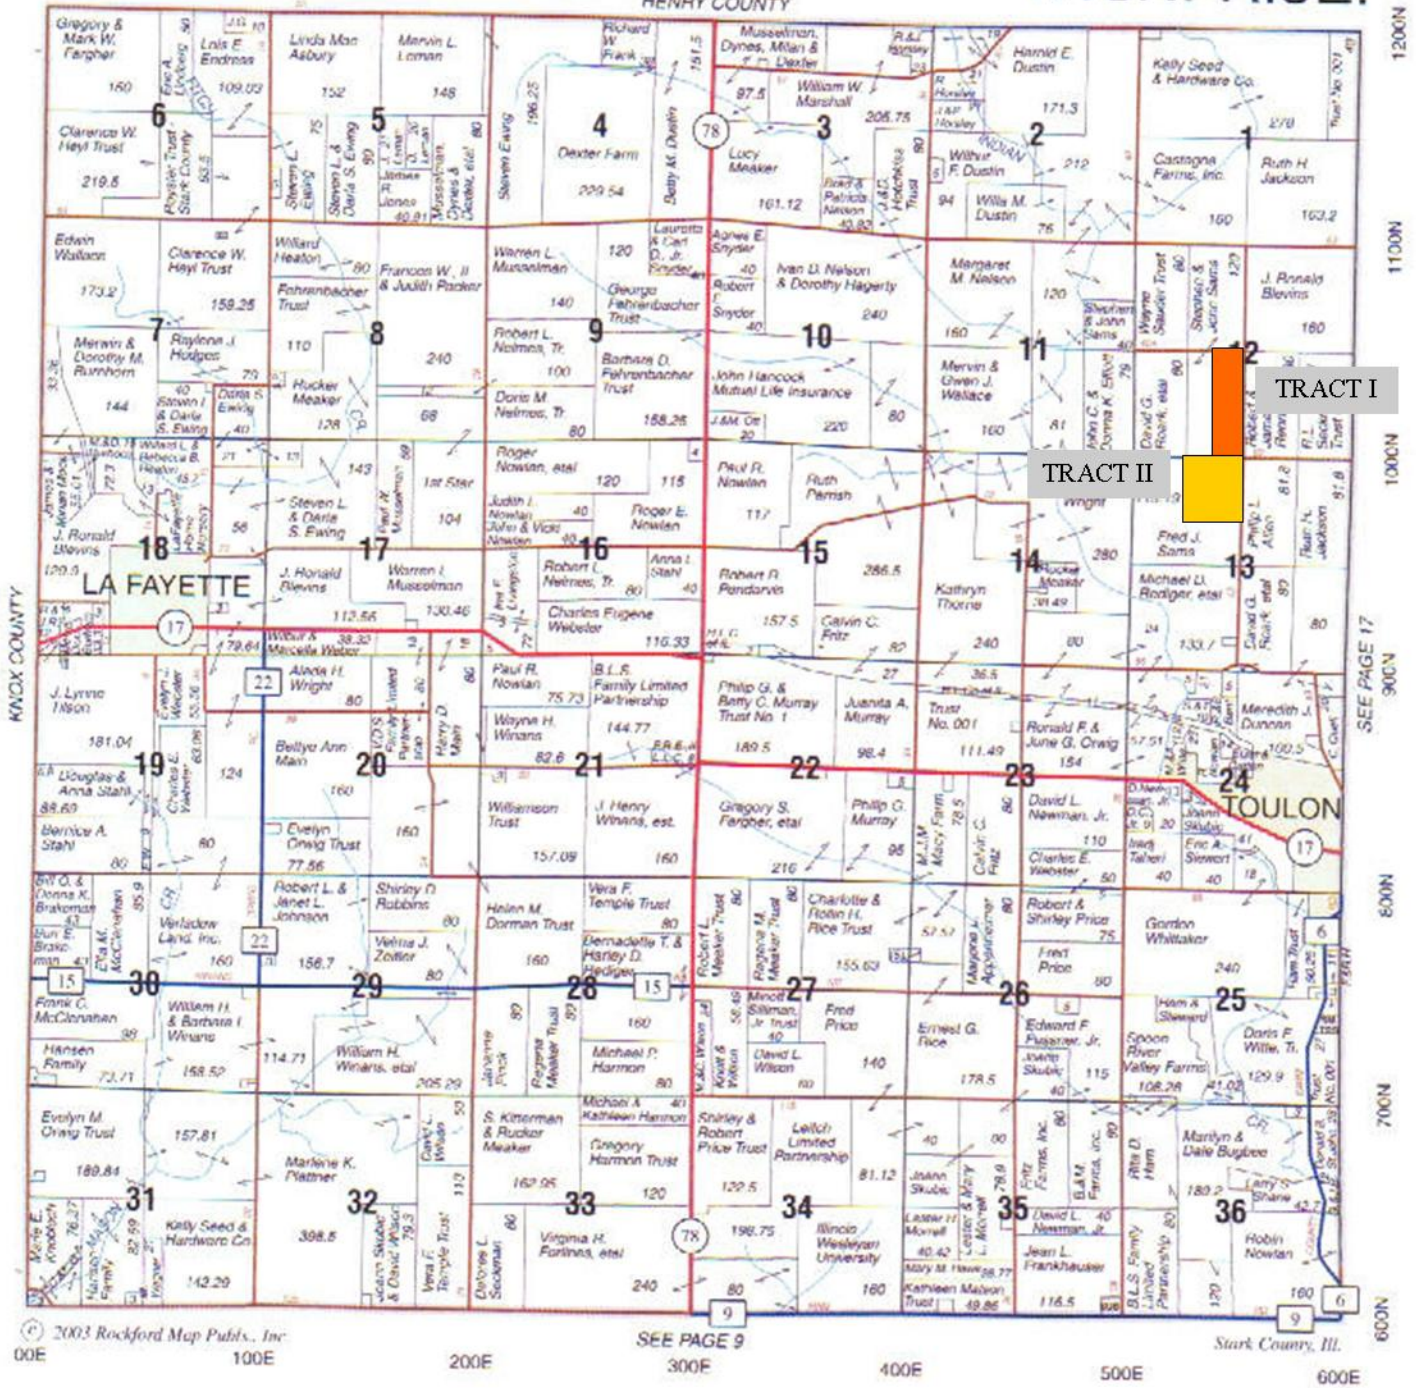

GOSHEN

HENRY COUNTY

T.13N.-R.5E.

00E 100E 200E 300E 400E 500E 600E
SEE PAGE 9
Stark County, Ill.

Reproduced with permission of
Rockford Map Publishers Inc.
Rockford, IL